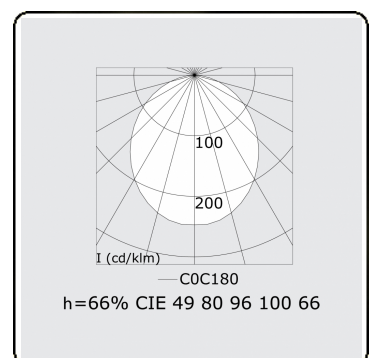

Electric details

Protection class	I
Supply	230V
Control gear box	Current driver

Lamp details

Lamptype	LED 4000K
Wattage	3,2W
Gross luminous flux	2700
Luminaire power	14,1W
Number	4
Lifetime LED module	L80/B10 > 72000h
Color tolerance	MacAdam 3
CRI	>80

Photometric details

UGR	>19
CIE Fluxcode	49 80 96 100 66

Dimensions

A	1130 mm
---	---------

Remarks

Ceiling luminaire - Direct - HO 150mA - satin (flush) - RAL

ENERGY

Verkrijgbaar op aanvraag.