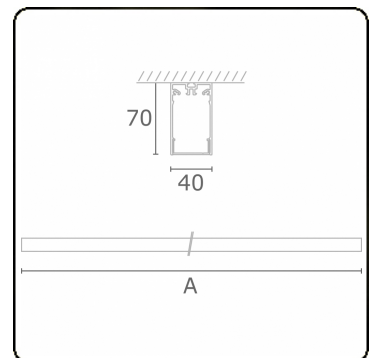

Electric details

Protection class	I
Supply	230V
Control gear box	Current driver DALI/TD

Lamp details

Lamptype	LED 4000K
Wattage	3,2W
Gross luminous flux	3350
Luminaire power	17,6W
Number	5
Lifetime LED module	L80/B10 > 72000h
Color tolerance	MacAdam 3
CRI	>80

Photometric details

UGR	>19
CIE Fluxcode	49 80 96 100 66

Dimensions

A	1410 mm
---	---------

Remarks

Ceiling luminaire - Direct - HO 150mA - satin (flush) - RAL

ENERGY

Verkrijgbaar op aanvraag.