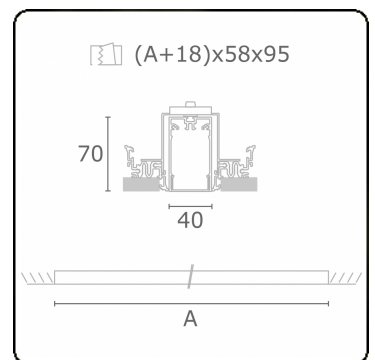

Electric details

Protection class	I
Supply	230V
Control gear box	Current driver

Lamp details

Lamptype	LED 3000K
Wattage	3,2W
Gross luminous flux	5760
Luminaire power	31,7W
Number	9
Lifetime LED module	L80/B10 > 72000h
Color tolerance	MacAdam 3
CRI	>80

Photometric details

UGR	>19
CIE Fluxcode	49 80 96 100 66

Dimensions

A	2524 mm
---	---------

Remarks

Recessed luminaire (trimless) - Direct - HO 150mA - satin (flush) - ANO

ENERGY

Verrijgbaar op aanvraag.