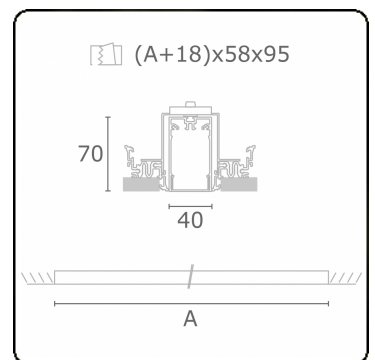

Electric details

Protection class	I
Supply	230V
Control gear box	Current driver

Lamp details

Lamptype	LED 3000K
Wattage	3,2W
Gross luminous flux	6350
Luminaire power	35,2W
Number	10
Lifetime LED module	L80/B10 > 72000h
Color tolerance	MacAdam 3
CRI	>80

Photometric details

UGR	>19
CIE Fluxcode	49 80 96 100 66

Dimensions

A	2804 mm
---	---------

Remarks

Recessed luminaire (trimless) - Direct - HO 150mA - satin (flush) - ANO

ENERGY

Verrijgbaar op aanvraag.