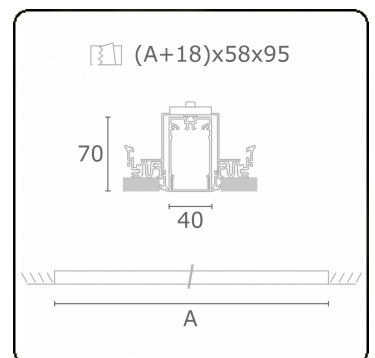

Electric details

Protection class	I
Supply	230V
Control gear box	Current driver DALI/TD

Lamp details

Lamptype	LED 3000K
Wattage	3,2W
Gross luminous flux	3840
Luminaire power	21,1W
Number	6
Lifetime LED module	L80/B10 > 72000h
Color tolerance	MacAdam 3
CRI	>80

Photometric details

UGR	>19
CIE Fluxcode	49 80 96 100 66

Dimensions

A	1684 mm
---	---------

Remarks

Recessed luminaire (trimless) - Direct - HO 150mA - satin (flush) - ANO

ENERGY

Verrijgbaar op aanvraag.