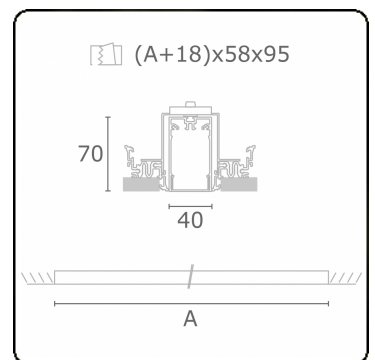

Electric details

Protection class	I
Supply	230V
Control gear box	Current driver

Lamp details

Lamptype	LED 4000K
Wattage	3,2W
Gross luminous flux	5360
Luminaire power	28,2W
Number	8
Lifetime LED module	L80/B10 > 72000h
Color tolerance	MacAdam 3
CRI	>80

Photometric details

UGR	>19
CIE Fluxcode	49 80 96 100 66

Dimensions

A	2244 mm
---	---------

Remarks

Recessed luminaire (trimless) - Direct - HO 150mA - satin (flush) - ANO

ENERGY

Verrijgbaar op aanvraag.