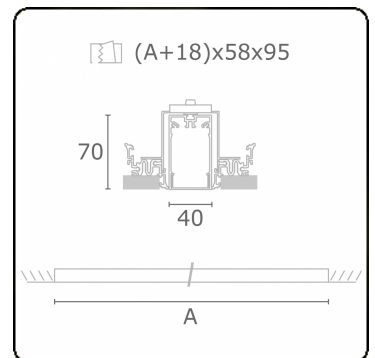

Electric details

Protection class	I
Supply	230V
Control gear box	Current driver DALI/TD

Lamp details

Lamptype	LED 4000K
Wattage	3,2W
Gross luminous flux	2680
Luminaire power	14,1W
Number	4
Lifetime LED module	L80/B10 > 72000h
Color tolerance	MacAdam 3
CRI	>80

Photometric details

UGR	>19
CIE Fluxcode	49 80 96 100 66

Dimensions

A	1124 mm
---	---------

Remarks

Recessed luminaire (trimless) - Direct - HO 150mA - satin (flush) - ANO

ENERGY

Verrijgbaar op aanvraag.