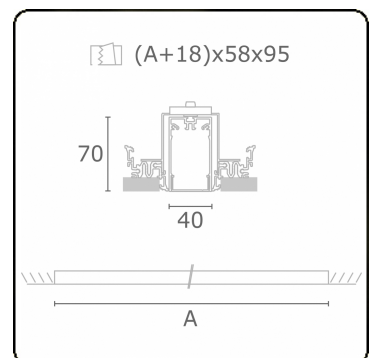

Electric details

Protection class	I
Supply	230V
Control gear box	Current driver DALI/TD

Lamp details

Lamptype	LED 4000K
Wattage	3,2W
Gross luminous flux	3350
Luminaire power	17,6W
Number	5
Lifetime LED module	L80/B10 > 72000h
Color tolerance	MacAdam 3
CRI	>80

Photometric details

UGR	>19
CIE Fluxcode	49 80 96 100 66

Dimensions

A	1404 mm
---	---------

Remarks

Recessed luminaire (trimless) - Direct - HO 150mA - satin (flush) - ANO

ENERGY

Verrijgbaar op aanvraag.