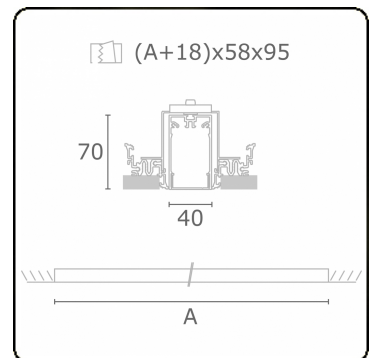

Electric details

Protection class	I
Supply	230V
Control gear box	Current driver DALI/TD

Lamp details

Lamptype	LED 4000K
Wattage	3,2W
Gross luminous flux	3350
Luminaire power	17,6W
Number	5
Lifetime LED module	L80/B10 > 72000h
Color tolerance	MacAdam 3
CRI	>80

Photometric details

UGR	>19
CIE Fluxcode	49 80 96 100 66

Dimensions

A	1404 mm
---	---------

Remarks

Recessed luminaire (trimless) - Direct - HO 150mA - satin (flush) - ANO

ENERGY

Verrijgbaar op aanvraag.