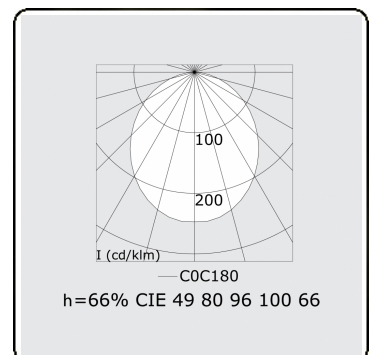

Electric details

Protection class	I
Supply	230V
Control gear box	Current driver

Lamp details

Lamptype	LED 3000K
Wattage	3,2W
Gross luminous flux	2540
Luminaire power	14,1W
Number	4
Lifetime LED module	L80/B10 > 72000h
Color tolerance	MacAdam 3
CRI	>80

Photometric details

UGR	>19
CIE Fluxcode	49 80 96 100 66

Dimensions

A	1124 mm
---	---------

Remarks

Recessed luminaire (trimless) - Direct - HO 150mA - satin (flush) - RAL

ENERGY

Verrijgbaar op aanvraag.