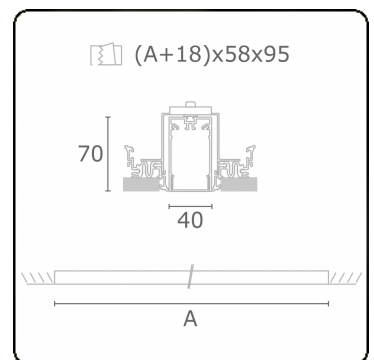

Electric details

Protection class	I
Supply	230V
Control gear box	Current driver

Lamp details

Lamptype	LED 3000K
Wattage	3,2W
Gross luminous flux	3810
Luminaire power	21,1W
Number	6
Lifetime LED module	L80/B10 > 72000h
Color tolerance	MacAdam 3
CRI	>80

Photometric details

UGR	>19
CIE Fluxcode	49 80 96 100 66

Dimensions

A	1684 mm
---	---------

Remarks

Recessed luminaire (trimless) - Direct - HO 150mA - satin (flush) - RAL

ENERGY

Verkrijgbaar op aanvraag.