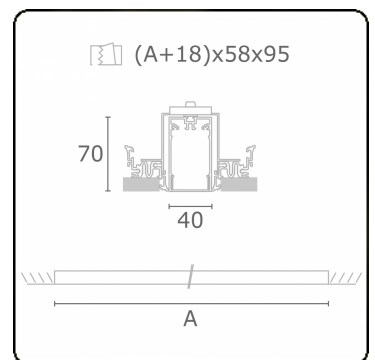

Electric details

Protection class	I
Supply	230V
Control gear box	Current driver

Lamp details

Lamptype	LED 3000K
Wattage	3,2W
Gross luminous flux	4480
Luminaire power	24,6W
Number	7
Lifetime LED module	L80/B10 > 72000h
Color tolerance	MacAdam 3
CRI	>80

Photometric details

UGR	>19
CIE Fluxcode	49 80 96 100 66

Dimensions

A	1964 mm
---	---------

Remarks

Recessed luminaire (trimless) - Direct - HO 150mA - satin (flush) - RAL

ENERGY

Verrijgbaar op aanvraag.