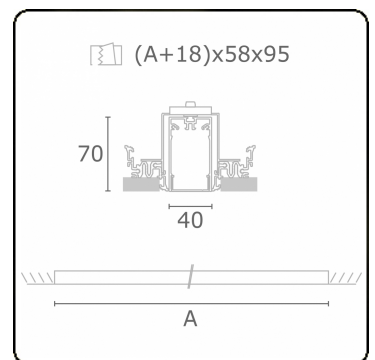

Electric details

Protection class	I
Supply	230V
Control gear box	Current driver

Lamp details

Lamptype	LED 3000K
Wattage	3,2W
Gross luminous flux	6350
Luminaire power	35,2W
Number	10
Lifetime LED module	L80/B10 > 72000h
Color tolerance	MacAdam 3
CRI	>80

Photometric details

UGR	>19
CIE Fluxcode	49 80 96 100 66

Dimensions

A	2804 mm
---	---------

Remarks

Recessed luminaire (trimless) - Direct - HO 150mA - satin (flush) - RAL

ENERGY

Verrijgbaar op aanvraag.