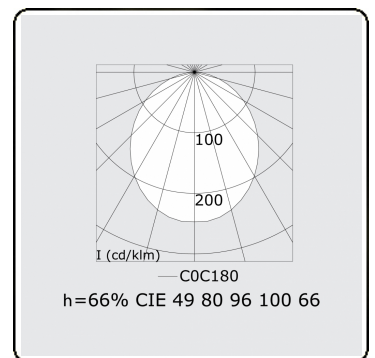

Electric details

Protection class	I
Supply	230V
Control gear box	Current driver

Lamp details

Lamptype	LED 3000K
Wattage	3,2W
Gross luminous flux	6350
Luminaire power	35,2W
Number	10
Lifetime LED module	L80/B10 > 72000h
Color tolerance	MacAdam 3
CRI	>80

Photometric details

UGR	>19
CIE Fluxcode	49 80 96 100 66

Dimensions

A	2804 mm
---	---------

Remarks

Recessed luminaire (trimless) - Direct - HO 150mA - satin (flush) - RAL

ENERGY

Verrijgbaar op aanvraag.