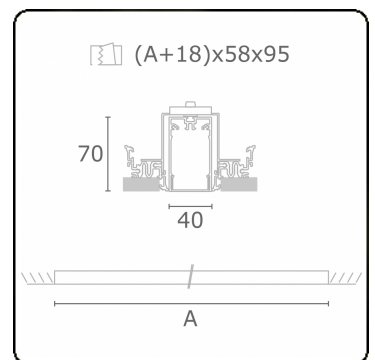

Electric details

Protection class	I
Supply	230V
Control gear box	Current driver DALI/TD

Lamp details

Lamptype	LED 3000K
Wattage	3,2W
Gross luminous flux	3810
Luminaire power	21,1W
Number	6
Lifetime LED module	L80/B10 > 72000h
Color tolerance	MacAdam 3
CRI	>80

Photometric details

UGR	>19
CIE Fluxcode	49 80 96 100 66

Dimensions

A	1684 mm
---	---------

Remarks

Recessed luminaire (trimless) - Direct - HO 150mA - satin (flush) - RAL

ENERGY

Verrijgbaar op aanvraag.