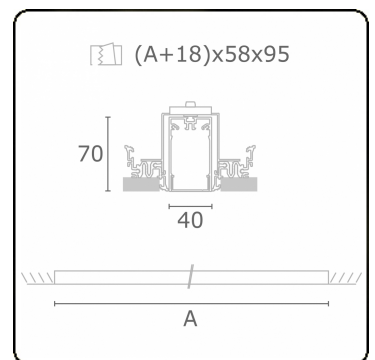

Electric details

Protection class	I
Supply	230V
Control gear box	Current driver

Lamp details

Lamptype	LED 4000K
Wattage	3,2W
Gross luminous flux	2680
Luminaire power	14,1W
Number	4
Lifetime LED module	L80/B10 > 72000h
Color tolerance	MacAdam 3
CRI	>80

Photometric details

UGR	>19
CIE Fluxcode	49 80 96 100 66

Dimensions

A	1124 mm
---	---------

Remarks

Recessed luminaire (trimless) - Direct - HO 150mA - satin (flush) - RAL

ENERGY

Verrijgbaar op aanvraag.