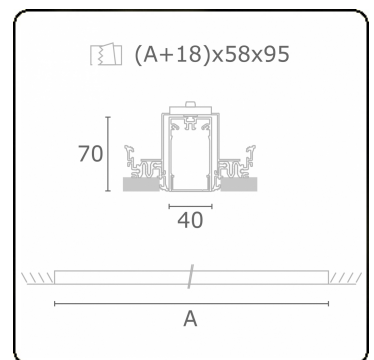

Electric details

Protection class	I
Supply	230V
Control gear box	Current driver

Lamp details

Lamptype	LED 4000K
Wattage	3,2W
Gross luminous flux	3375
Luminaire power	17,6W
Number	5
Lifetime LED module	L80/B10 > 72000h
Color tolerance	MacAdam 3
CRI	>80

Photometric details

UGR	>19
CIE Fluxcode	49 80 96 100 66

Dimensions

A	1404 mm
---	---------

Remarks

Recessed luminaire (trimless) - Direct - HO 150mA - satin (flush) - RAL

ENERGY

Verrijgbaar op aanvraag.