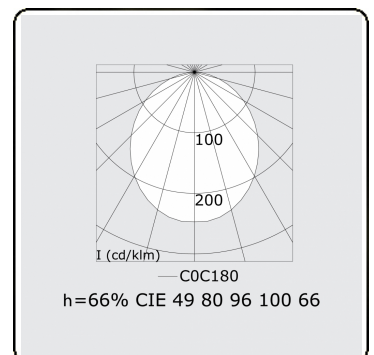

**Electric details**

Protection class	I
Supply	230V
Control gear box	Current driver

**Lamp details**

Lamptype	LED 4000K
Wattage	3,2W
Gross luminous flux	4050
Luminaire power	21,1W
Number	6
Lifetime LED module	L80/B10 > 72000h
Color tolerance	MacAdam 3
CRI	>80

**Photometric details**

UGR	>19
CIE Fluxcode	49 80 96 100 66

**Dimensions**

A	1684 mm
---	---------

**Remarks**

Recessed luminaire (trimless) - Direct - HO 150mA - satin (flush) - RAL

**ENERGY** 

Verrijgbaar op aanvraag.