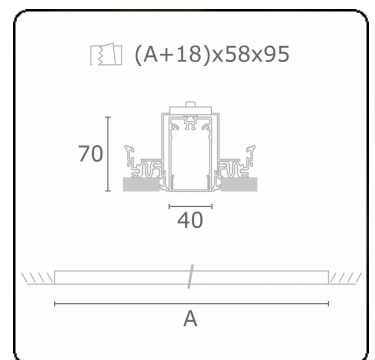

Electric details

Protection class	I
Supply	230V
Control gear box	Current driver DALI/TD

Lamp details

Lamptype	LED 4000K
Wattage	3,2W
Gross luminous flux	3375
Luminaire power	17,6W
Number	5
Lifetime LED module	L80/B10 > 72000h
Color tolerance	MacAdam 3
CRI	>80

Photometric details

UGR	>19
CIE Fluxcode	49 80 96 100 66

Dimensions

A	1404 mm
---	---------

Remarks

Recessed luminaire (trimless) - Direct - HO 150mA - satin (flush) - RAL

ENERGY

Verrijgbaar op aanvraag.