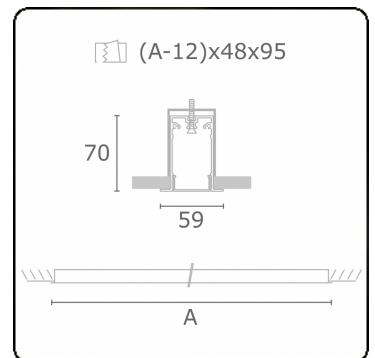

Photometric details

UGR	>19
CIE Fluxcode	49 80 96 100 66

Dimensions

A	1984 mm
---	---------

Remarks

Recessed luminaire (with trim) - Direct - HO 150mA - satin (flush) - RAL

ENERGY

Verrijgbaar op aanvraag.