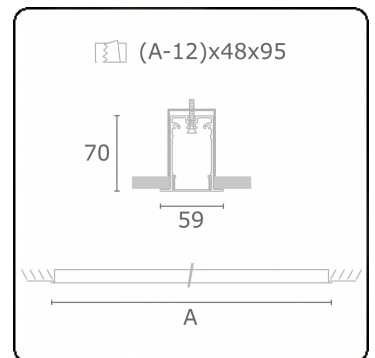

Photometric details

UGR	>19
CIE Fluxcode	49 80 96 100 66

Dimensions

A	2264 mm
---	---------

Remarks

Recessed luminaire (with trim) - Direct - HO 150mA - satin (flush) - RAL

ENERGY

Verrijgbaar op aanvraag.