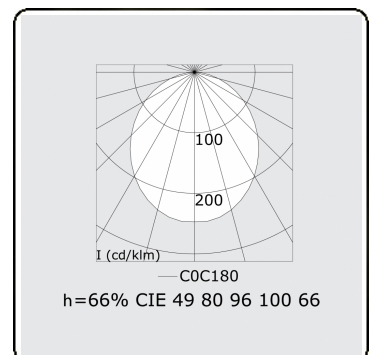

Photometric details

UGR	>19
CIE Fluxcode	49 80 96 100 66

Dimensions

A	2544 mm
---	---------

Remarks

Recessed luminaire (with trim) - Direct - HO 150mA - satin (flush) - RAL

ENERGY

Verrijgbaar op aanvraag.