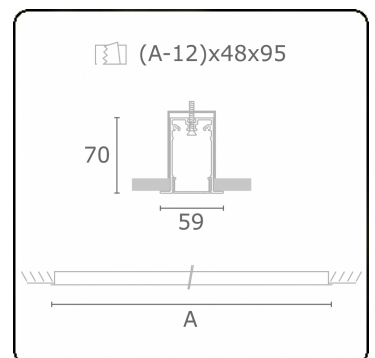

Photometric details

UGR	>19
CIE Fluxcode	49 80 96 100 66

Dimensions

A	2824 mm
---	---------

Remarks

Recessed luminaire (with trim) - Direct - HO 150mA - satin (flush) - RAL

ENERGY

Verrijgbaar op aanvraag.