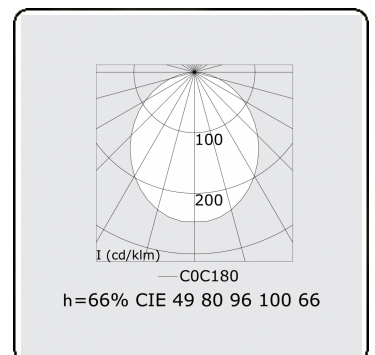

Electric details

Protection class	I
Supply	230V
Control gear box	Current driver DALI/TD

Lamp details

Lamptype	LED 3000K
Wattage	3,2W
Gross luminous flux	6350
Luminaire power	35,2W
Number	10
Lifetime LED module	L80/B10 > 72000h
Color tolerance	MacAdam 3
CRI	>80

Photometric details

UGR	>19
CIE Fluxcode	49 80 96 100 66

Dimensions

A	2824 mm
---	---------

Remarks

Recessed luminaire (with trim) - Direct - HO 150mA - satin (flush) - RAL

ENERGY

Verrijgbaar op aanvraag.