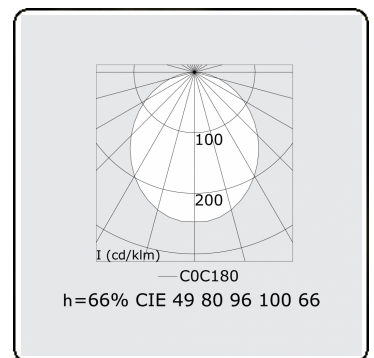

Electric details

Protection class	I
Supply	230V
Control gear box	Current driver

Lamp details

Lamptype	LED 4000K
Wattage	3,2W
Gross luminous flux	6700
Luminaire power	35,2W
Number	10
Lifetime LED module	L80/B10 > 72000h
Color tolerance	MacAdam 3
CRI	>80

Photometric details

UGR	>19
CIE Fluxcode	49 80 96 100 66

Dimensions

A	2824 mm
---	---------

Remarks

Recessed luminaire (with trim) - Direct - HO 150mA - satin (flush) - RAL

ENERGY

Verkrijgbaar op aanvraag.