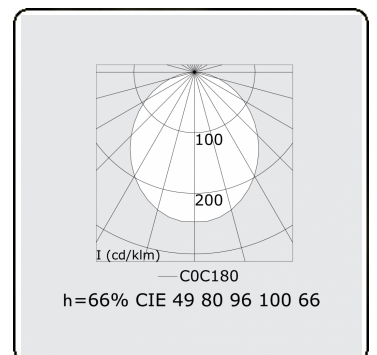

Electric details

Protection class	I
Supply	230V
Control gear box	Current driver DALI/TD

Lamp details

Lamptype	LED 4000K
Wattage	3,2W
Gross luminous flux	2680
Luminaire power	14,1W
Number	4
Lifetime LED module	L80/B10 > 72000h
Color tolerance	MacAdam 3
CRI	>80

Photometric details

UGR	>19
CIE Fluxcode	49 80 96 100 66

Dimensions

A	1130 mm
---	---------

Remarks

Wall luminaire - Direct - HO 150mA - satin (flush) - ANO

ENERGY

Verrijgbaar op aanvraag.