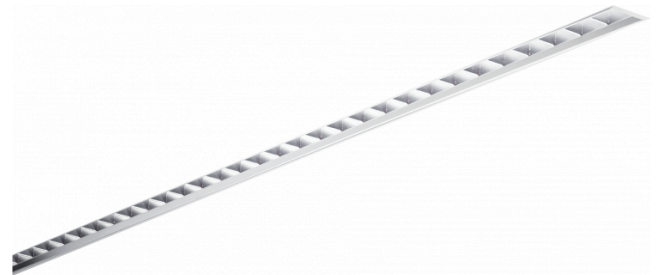

Rekta 30x90 Direct - VDT - LO 400mA - RAL
07.13420193-9999

Fixture details

| | |
|-----------------|---------------------------|
| Mounting | Ceiling recessed |
| Light emission | Direct |
| Fitting cover | VDT louvre |
| Protection rate | IP 20 |
| Housing | Aluminium |
| Finish | RAL colour at your choice |
| Certificates | CE, ISO 9001 |

Electric details

| | |
|------------------|----------------|
| Protection class | I |
| Supply | 230V |
| Control gear box | Current driver |

Lamp details

| | |
|---------------------|------------------|
| Lamptype | LED 3000K |
| Wattage | 4,5W |
| Gross luminous flux | 7020 |
| Luminaire power | 44,6W |
| Number | 9 |
| Lifetime LED module | L80/B10 > 72000h |
| Color tolerance | MacAdam 3 |
| CRI | >80 |

Photometric details

| | |
|--------------|------------------|
| UGR | <19 |
| CIE Fluxcode | 90 99 100 100 68 |

Dimensions

| | |
|---|---------|
| A | 2535 mm |
|---|---------|

Remarks

Recessed luminaire (trimless) - Direct - LO 400mA - VDT louvre - RAL