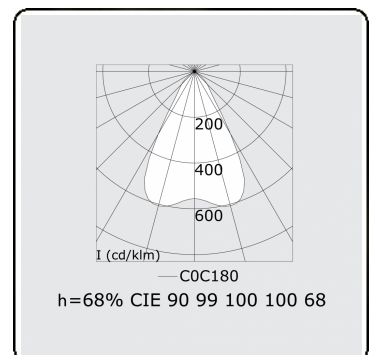

**Electric details**

Protection class	I
Supply	230V
Control gear box	Current driver

**Lamp details**

Lamptype	LED 4000K
Wattage	4,5W
Gross luminous flux	5740
Luminaire power	34,7W
Number	7
Lifetime LED module	L80/B10 > 72000h
Color tolerance	MacAdam 3
CRI	>80

**Photometric details**

UGR	<19
CIE Fluxcode	90 99 100 100 68

**Dimensions**

A	1975 mm
---	---------

**Remarks**

Recessed luminaire (trimless) - Direct - LO 400mA - VDT louvre - RAL

**ENERGY**

Verrijgbaar op aanvraag.