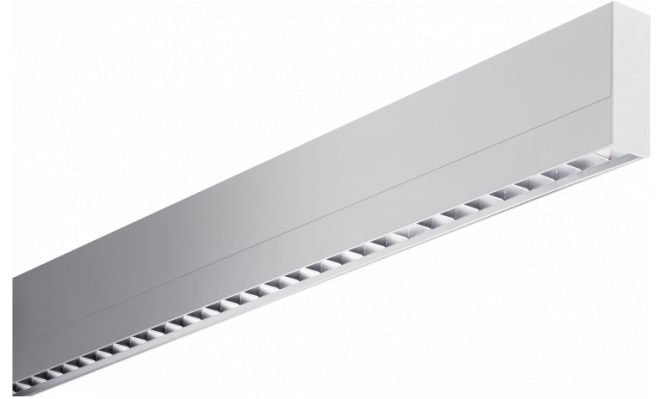

Rekta 30x90 Direct - VDT - LO 400mA - RAL  
05.13420193-9999

**Fixture details**

Mounting	Ceiling
Light emission	Direct
Fitting cover	VDT louvre
Protection rate	IP 20
Housing	Aluminium
Finish	RAL colour at your choice
Certificates	CE, ISO 9001

**Electric details**

Protection class	I
Supply	230V
Control gear box	Current driver

**Lamp details**

Lamptype	LED 3000K
Wattage	4,5W
Gross luminous flux	7020
Luminaire power	44,6W
Number	9
Lifetime LED module	L80/B10 > 72000h
Color tolerance	MacAdam 3
CRI	>80

**Photometric details**

UGR	<19
CIE Fluxcode	90 99 100 100 68

**Dimensions**

A	2530 mm
---	---------

**Remarks**

Ceiling luminaire - Direct - LO 400mA - VDT louvre - RAL

**ENERGY**

Verkrijgbaar op aanvraag.