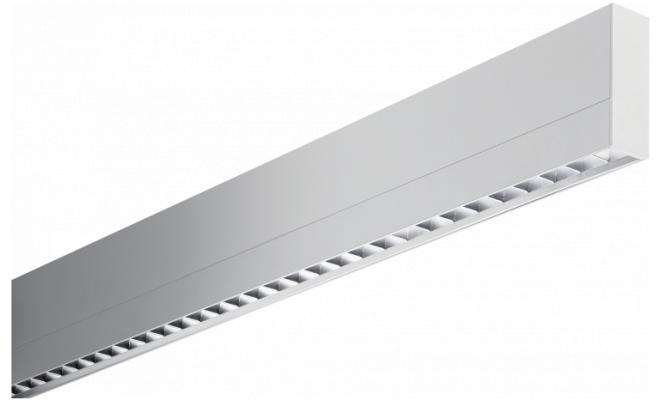

Rekta 30x90 Direct - VDT - LO 400mA - RAL
05.13424144-9999

Fixture details

Mounting	Ceiling
Light emission	Direct
Fitting cover	VDT louvre
Protection rate	IP 20
Housing	Aluminium
Finish	RAL colour at your choice
Certificates	CE, ISO 9001

Electric details

Protection class	I
Supply	230V
Control gear box	Current driver DALI/TD

Lamp details

Lamptype	LED 4000K
Wattage	4,4W
Gross luminous flux	3460
Luminaire power	19,6W
Number	4
Lifetime LED module	L80/B10 > 72000h
Color tolerance	MacAdam 3
CRI	>80

Photometric details

UGR	<19
CIE Fluxcode	90 99 100 100 68

Dimensions

A	1130 mm
---	---------

Remarks

Ceiling luminaire - Direct - LO 400mA - VDT louvre - RAL

ENERGY

A
 Verkrijgbaar op aanvraag.
B
 Disponible sur demande.
C
D
 Available on request.
E
F
 Auf Anfrage.
G