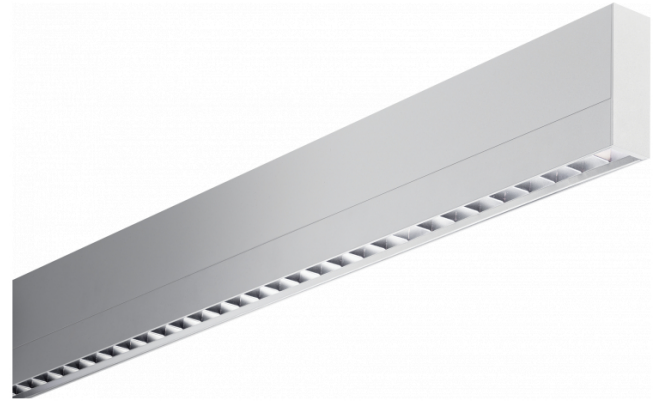

Rekta 30x90 Direct - VDT - LO 400mA - RAL
05.13424184-9999

Fixture details

Mounting	Ceiling
Light emission	Direct
Fitting cover	VDT louvre
Protection rate	IP 20
Housing	Aluminium
Finish	RAL colour at your choice
Certificates	CE, ISO 9001

Electric details

Protection class	I
Supply	230V
Control gear box	Current driver DALI/TD

Lamp details

Lamptype	LED 4000K
Wattage	4,5W
Gross luminous flux	6560
Luminaire power	39,6W
Number	8
Lifetime LED module	L80/B10 > 72000h
Color tolerance	MacAdam 3
CRI	>80

Photometric details

UGR	<19
CIE Fluxcode	90 99 100 100 68

Dimensions

A	2250 mm
---	---------

Remarks

Ceiling luminaire - Direct - LO 400mA - VDT louvre - RAL

ENERG

Verkrijgbaar op aanvraag.