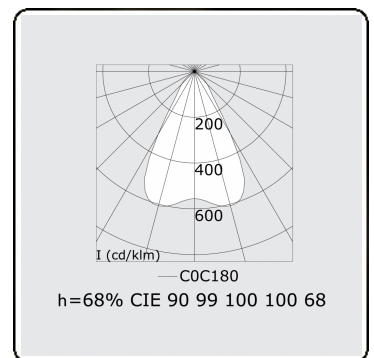

**Electric details**

Protection class	I
Supply	230V
Control gear box	Current driver

**Lamp details**

Lamptype	LED 4000K
Wattage	5,6W
Gross luminous flux	6390
Luminaire power	37,2W
Number	6
Lifetime LED module	L80/B10 > 72000h
Color tolerance	MacAdam 3
CRI	>80

**Photometric details**

UGR	<19
CIE Fluxcode	90 99 100 100 68

**Dimensions**

A	1695 mm
---	---------

**Remarks**

Recessed luminaire (trimless) - Direct - LO 500mA - VDT louvre - RAL

**ENERGY**

Verrijgbaar op aanvraag.