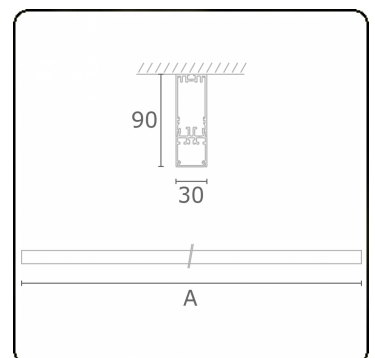

Photometric details

| | |
|--------------|-----------------|
| UGR | >19 |
| CIE Fluxcode | 50 80 96 100 67 |

Dimensions

| | |
|---|---------|
| A | 1410 mm |
|---|---------|

Remarks

Ceiling luminaire - Direct - HO 325mA - satin (flush) - RAL