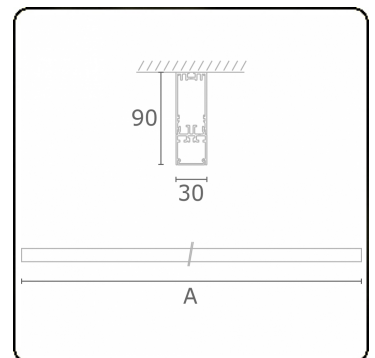

Photometric details

| | |
|--------------|-----------------|
| UGR | >19 |
| CIE Fluxcode | 50 80 96 100 67 |

Dimensions

| | |
|---|---------|
| A | 1970 mm |
|---|---------|

Remarks

Ceiling luminaire - Direct - HO 325mA - satin (flush) - RAL