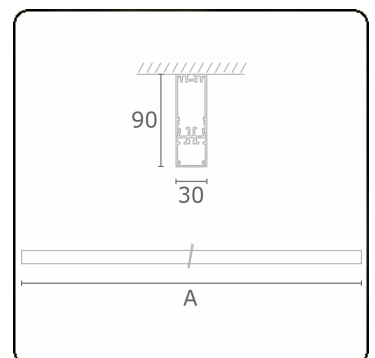

**Electric details**

Protection class	I
Supply	230V
Control gear box	Current driver DALI/TD

**Lamp details**

Lamptype	LED 3000K
Wattage	7,2W
Gross luminous flux	11520
Luminaire power	71,3W
Number	9
Lifetime LED module	L80/B10 > 72000h
Color tolerance	MacAdam 3
CRI	>80

**Photometric details**

UGR	>19
CIE Fluxcode	50 80 96 100 67

**Dimensions**

A	2530 mm
---	---------

**Remarks**

Ceiling luminaire - Direct - HO 325mA - satin (flush) - RAL

**ENERGY**

Verkrijgbaar op aanvraag.