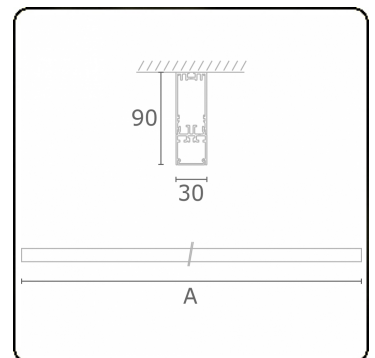

Electric details

Protection class	I
Supply	230V
Control gear box	Current driver DALI/TD

Lamp details

Lamptype	LED 3000K
Wattage	7,1W
Gross luminous flux	13450
Luminaire power	78,6W
Number	10
Lifetime LED module	L80/B10 > 72000h
Color tolerance	MacAdam 3
CRI	>80

Photometric details

UGR	>19
CIE Fluxcode	50 80 96 100 67

Dimensions

A	2810 mm
---	---------

Remarks

Ceiling luminaire - Direct - HO 325mA - satin (flush) - RAL

ENERGY

Verrijgbaar op aanvraag.