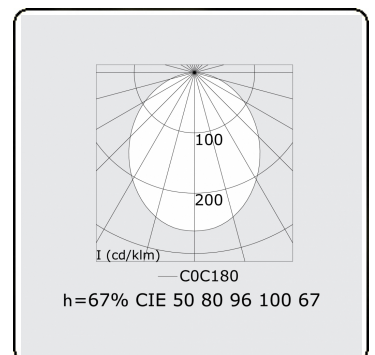

Electric details

Protection class	I
Supply	230V
Control gear box	Current driver DALI/TD

Lamp details

Lamptype	LED 4000K
Wattage	7,1W
Gross luminous flux	9975
Luminaire power	55W
Number	7
Lifetime LED module	L80/B10 > 72000h
Color tolerance	MacAdam 3
CRI	>80

Photometric details

UGR	>19
CIE Fluxcode	50 80 96 100 67

Dimensions

A	1970 mm
---	---------

Remarks

Ceiling luminaire - Direct - HO 325mA - satin (flush) - RAL

ENERGY

Verrijgbaar op aanvraag.