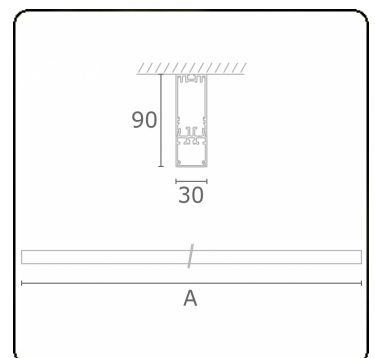

Electric details

Protection class	I
Supply	230V
Control gear box	Current driver DALI/TD

Lamp details

Lamptype	LED 4000K
Wattage	7,1W
Gross luminous flux	9975
Luminaire power	55W
Number	7
Lifetime LED module	L80/B10 > 72000h
Color tolerance	MacAdam 3
CRI	>80

Photometric details

UGR	>19
CIE Fluxcode	50 80 96 100 67

Dimensions

A	1970 mm
---	---------

Remarks

Ceiling luminaire - Direct - HO 325mA - satin (flush) - RAL

ENERGY

Verrijgbaar op aanvraag.