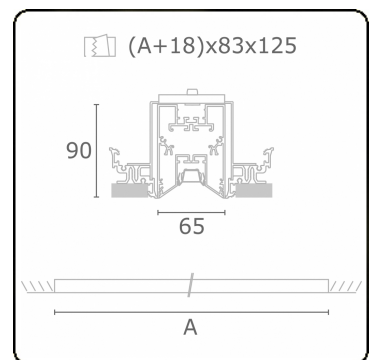

Photometric details

| | |
|--------------|------------------|
| UGR | <19 |
| CIE Fluxcode | 90 99 100 100 68 |

Dimensions

| | |
|---|---------|
| A | 1964 mm |
|---|---------|

Remarks

Recessed luminaire (trimless) - Direct - LO 400mA - VDT louvre - RAL