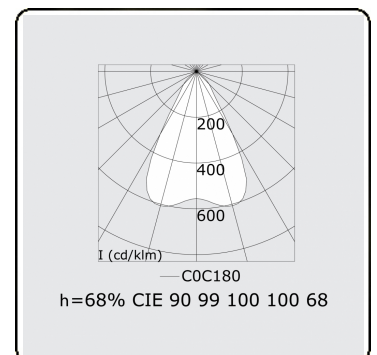

Electric details

Protection class	I
Supply	230V
Control gear box	Current driver

Lamp details

Lamptype	LED 3000K
Wattage	4,5W
Gross luminous flux	7800
Luminaire power	49,5W
Number	10
Lifetime LED module	L80/B10 > 72000h
Color tolerance	MacAdam 3
CRI	>80

Photometric details

UGR	<19
CIE Fluxcode	90 99 100 100 68

Dimensions

A	2804 mm
---	---------

Remarks

Recessed luminaire (trimless) - Direct - LO 400mA - VDT louvre - RAL

ENERGY

Verrijgbaar op aanvraag.