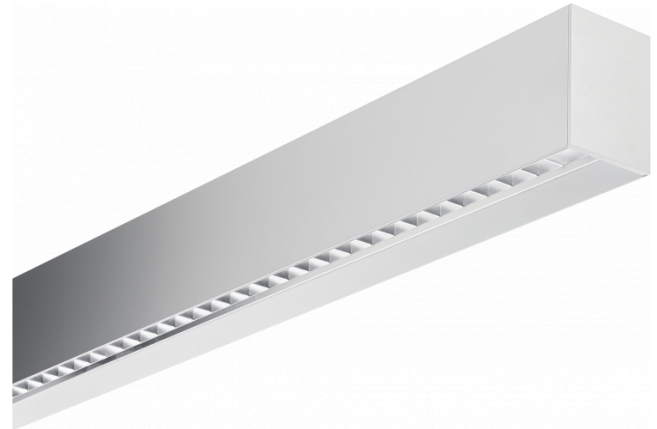

Hideline 65x90 Direct - VDT - LO 400mA - RAL
05.70220143-9999

Fixture details

Mounting	Ceiling
Light emission	Direct
Fitting cover	VDT louvre
Protection rate	IP 20
Housing	Aluminium
Finish	RAL colour at your choice
Certificates	CE, ISO 9001

Electric details

Protection class	I
Supply	230V
Control gear box	Current driver

Lamp details

Lamptype	LED 3000K
Wattage	4,5W
Gross luminous flux	3120
Luminaire power	19,8W
Number	4
Lifetime LED module	L80/B10 > 72000h
Color tolerance	MacAdam 3
CRI	>80

Photometric details

UGR	<19
CIE Fluxcode	90 99 100 100 68

Dimensions

A	1130 mm
---	---------

Remarks

Ceiling luminaire - Direct - LO 400mA - VDT louvre - RAL

ENERGY

Verkrijgbaar op aanvraag.