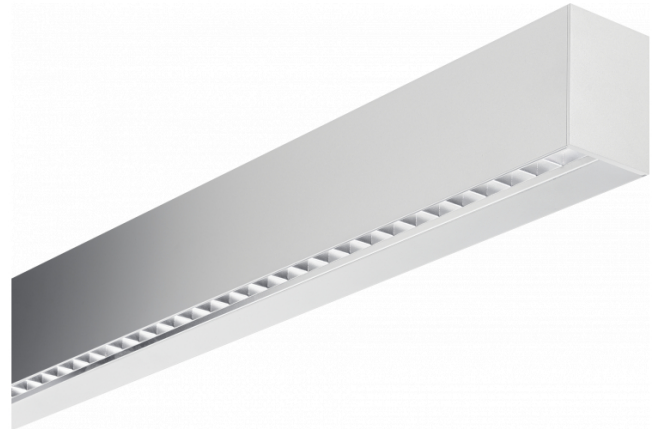

Hideline 65x90 Direct - VDT - LO 400mA - RAL
05.70220163-9999

Fixture details

Mounting	Ceiling
Light emission	Direct
Fitting cover	VDT louvre
Protection rate	IP 20
Housing	Aluminium
Finish	RAL colour at your choice
Certificates	CE, ISO 9001

Electric details

Protection class	I
Supply	230V
Control gear box	Current driver

Lamp details

Lamptype	LED 3000K
Wattage	4,5W
Gross luminous flux	4680
Luminaire power	29,7W
Number	6
Lifetime LED module	L80/B10 > 72000h
Color tolerance	MacAdam 3
CRI	>80

Photometric details

UGR	<19
CIE Fluxcode	90 99 100 100 68

Dimensions

A	1690 mm
---	---------

Remarks

Ceiling luminaire - Direct - LO 400mA - VDT louvre - RAL

ENERGY

Verrijgbaar op aanvraag.