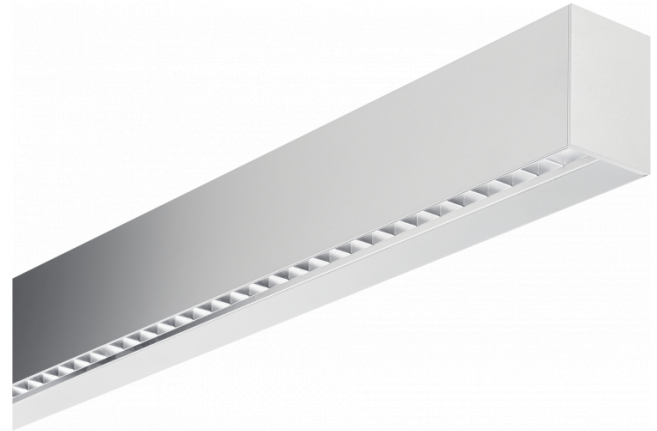

Hideline 65x90 Direct - VDT - LO 400mA - RAL
05.70220183-9999

Fixture details

Mounting	Ceiling
Light emission	Direct
Fitting cover	VDT louvre
Protection rate	IP 20
Housing	Aluminium
Finish	RAL colour at your choice
Certificates	CE, ISO 9001

Electric details

Protection class	I
Supply	230V
Control gear box	Current driver

Lamp details

Lamptype	LED 3000K
Wattage	4,5W
Gross luminous flux	6240
Luminaire power	39,6W
Number	8
Lifetime LED module	L80/B10 > 72000h
Color tolerance	MacAdam 3
CRI	>80

Photometric details

UGR	<19
CIE Fluxcode	90 99 100 100 68

Dimensions

A	2250 mm
---	---------

Remarks

Ceiling luminaire - Direct - LO 400mA - VDT louvre - RAL

ENERGY

Verrijgbaar op aanvraag.