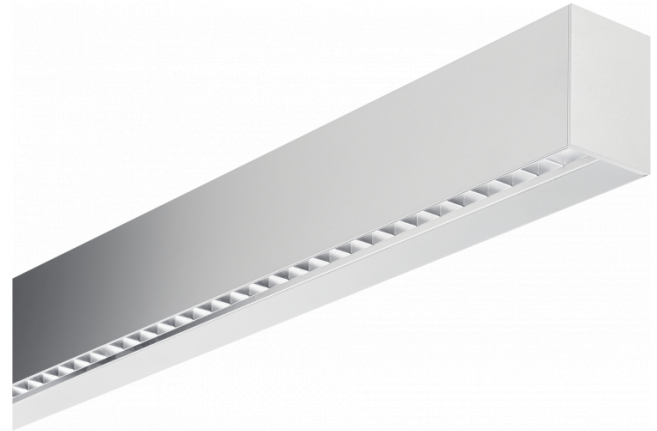

Hideline 65x90 Direct - VDT - LO 400mA - RAL  
05.70220193-9999

**Fixture details**

Mounting	Ceiling
Light emission	Direct
Fitting cover	VDT louvre
Protection rate	IP 20
Housing	Aluminium
Finish	RAL colour at your choice
Certificates	CE, ISO 9001

**Electric details**

Protection class	I
Supply	230V
Control gear box	Current driver

**Lamp details**

Lamptype	LED 3000K
Wattage	4,5W
Gross luminous flux	7020
Luminaire power	44,6W
Number	9
Lifetime LED module	L80/B10 > 72000h
Color tolerance	MacAdam 3
CRI	>80

**Photometric details**

UGR	<19
CIE Fluxcode	90 99 100 100 68

**Dimensions**

A	2530 mm
---	---------

**Remarks**

Ceiling luminaire - Direct - LO 400mA - VDT louvre - RAL

**ENERGY**

Verkrijgbaar op aanvraag.