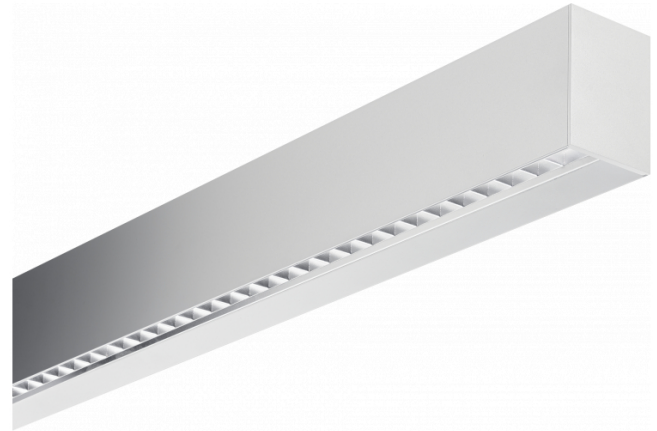

Hideline 65x90 Direct - VDT - LO 400mA - RAL
05.70220193-9999

Fixture details

Mounting	Ceiling
Light emission	Direct
Fitting cover	VDT louvre
Protection rate	IP 20
Housing	Aluminium
Finish	RAL colour at your choice
Certificates	CE, ISO 9001

Electric details

Protection class	I
Supply	230V
Control gear box	Current driver

Lamp details

Lamptype	LED 3000K
Wattage	4,4W
Gross luminous flux	7380
Luminaire power	44W
Number	9
Lifetime LED module	L80/B10 > 72000h
Color tolerance	MacAdam 3
CRI	>80

Photometric details

UGR	<19
CIE Fluxcode	90 99 100 100 68

Dimensions

A	2530 mm
---	---------

Remarks

Ceiling luminaire - Direct - LO 400mA - VDT louvre - RAL

ENERGY

Verrijgbaar op aanvraag.