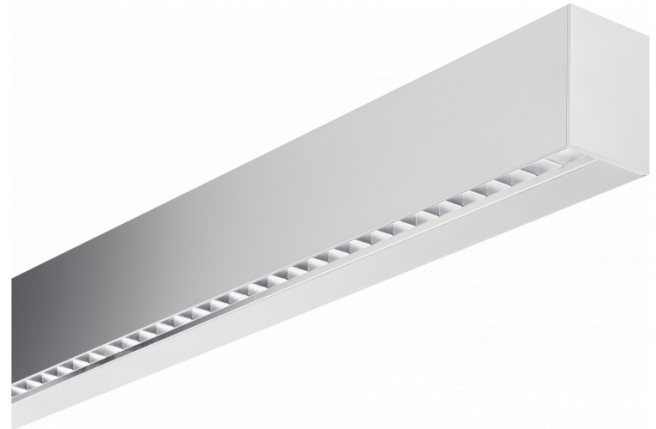

Hideline 65x90 Direct - VDT - LO 400mA - RAL
05.70224153-9999

Fixture details

Mounting	Ceiling
Light emission	Direct
Fitting cover	VDT louvre
Protection rate	IP 20
Housing	Aluminium
Finish	RAL colour at your choice
Certificates	CE, ISO 9001

Electric details

Protection class	I
Supply	230V
Control gear box	Current driver DALI/TD

Lamp details

Lamptype	LED 3000K
Wattage	4,4W
Gross luminous flux	4100
Luminaire power	24,5W
Number	5
Lifetime LED module	L80/B10 > 72000h
Color tolerance	MacAdam 3
CRI	>80

Photometric details

UGR	<19
CIE Fluxcode	90 99 100 100 68

Dimensions

A	1410 mm
---	---------

Remarks

Ceiling luminaire - Direct - LO 400mA - VDT louvre - RAL

ENERGY

Verkrijgbaar op aanvraag.