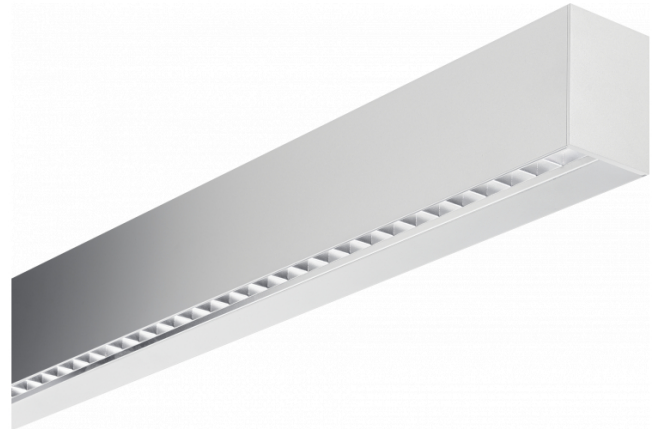

Hideline 65x90 Direct - VDT - LO 400mA - RAL  
05.70224163-9999

**Fixture details**

Mounting	Ceiling
Light emission	Direct
Fitting cover	VDT louvre
Protection rate	IP 20
Housing	Aluminium
Finish	RAL colour at your choice
Certificates	CE, ISO 9001

**Electric details**

Protection class	I
Supply	230V
Control gear box	Current driver DALI/TD

**Lamp details**

Lamptype	LED 3000K
Wattage	4,5W
Gross luminous flux	4680
Luminaire power	29,7W
Number	6
Lifetime LED module	L80/B10 > 72000h
Color tolerance	MacAdam 3
CRI	>80

**Photometric details**

UGR	<19
CIE Fluxcode	90 99 100 100 68

**Dimensions**

A	1690 mm
---	---------

**Remarks**

Ceiling luminaire - Direct - LO 400mA - VDT louvre - RAL

**ENERGY**

Verrijgbaar op aanvraag.