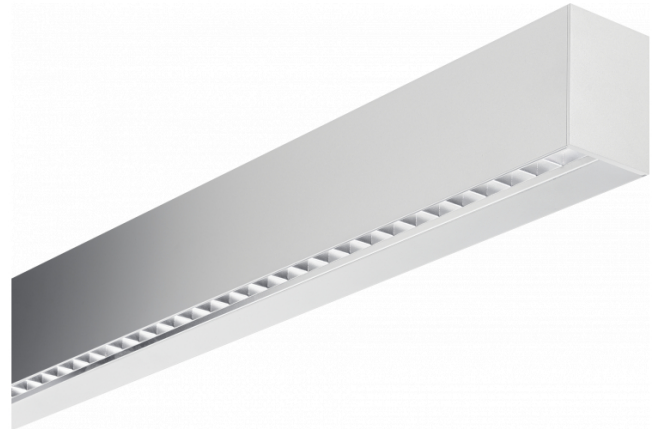

Hideline 65x90 Direct - VDT - LO 400mA - RAL
05.70224193-9999

Fixture details

Mounting	Ceiling
Light emission	Direct
Fitting cover	VDT louvre
Protection rate	IP 20
Housing	Aluminium
Finish	RAL colour at your choice
Certificates	CE, ISO 9001

Electric details

Protection class	I
Supply	230V
Control gear box	Current driver DALI/TD

Lamp details

Lamptype	LED 3000K
Wattage	4,5W
Gross luminous flux	7020
Luminaire power	44,6W
Number	9
Lifetime LED module	L80/B10 > 72000h
Color tolerance	MacAdam 3
CRI	>80

Photometric details

UGR	<19
CIE Fluxcode	90 99 100 100 68

Dimensions

A	2530 mm
---	---------

Remarks

Ceiling luminaire - Direct - LO 400mA - VDT louvre - RAL

ENERGY

Verrijgbaar op aanvraag.