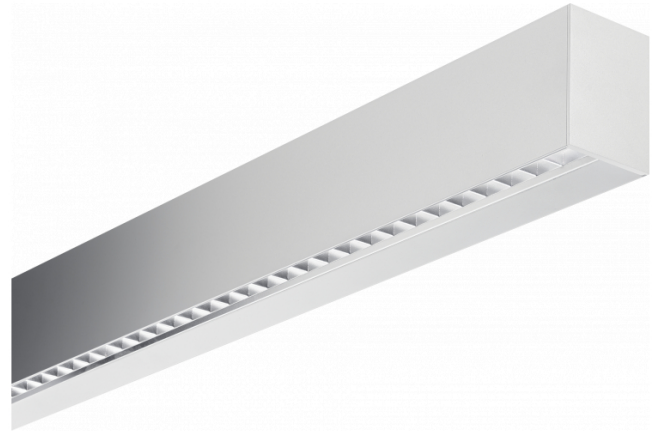

Hideline 65x90 Direct - VDT - LO 400mA - RAL
05.70224103-9999

Fixture details

Mounting	Ceiling
Light emission	Direct
Fitting cover	VDT louvre
Protection rate	IP 20
Housing	Aluminium
Finish	RAL colour at your choice
Certificates	CE, ISO 9001

Electric details

Protection class	I
Supply	230V
Control gear box	Current driver DALI/TD

Lamp details

Lamptype	LED 3000K
Wattage	4,5W
Gross luminous flux	7800
Luminaire power	49,5W
Number	10
Lifetime LED module	L80/B10 > 72000h
Color tolerance	MacAdam 3
CRI	>80

Photometric details

UGR	<19
CIE Fluxcode	90 99 100 100 68

Dimensions

A	2810 mm
---	---------

Remarks

Ceiling luminaire - Direct - LO 400mA - VDT louvre - RAL

ENERGY

Verkrijgbaar op aanvraag.