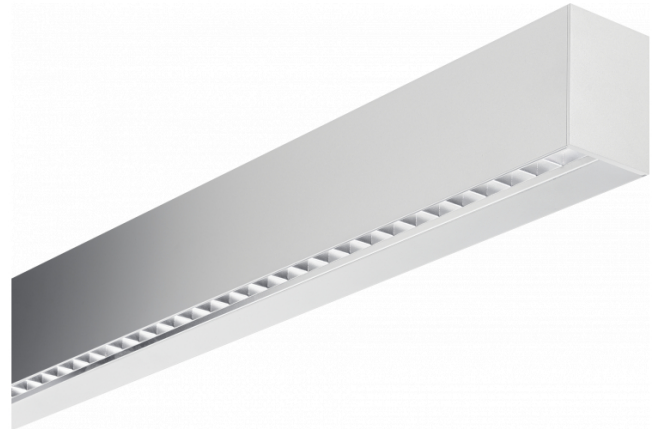

Hideline 65x90 Direct - VDT - LO 400mA - RAL
05.70220144-9999

Fixture details

Mounting	Ceiling
Light emission	Direct
Fitting cover	VDT louvre
Protection rate	IP 20
Housing	Aluminium
Finish	RAL colour at your choice
Certificates	CE, ISO 9001

Electric details

Protection class	I
Supply	230V
Control gear box	Current driver

Lamp details

Lamptype	LED 4000K
Wattage	4,5W
Gross luminous flux	3280
Luminaire power	19,8W
Number	4
Lifetime LED module	L80/B10 > 72000h
Color tolerance	MacAdam 3
CRI	>80

Photometric details

UGR	<19
CIE Fluxcode	90 99 100 100 68

Dimensions

A	1130 mm
---	---------

Remarks

Ceiling luminaire - Direct - LO 400mA - VDT louvre - RAL

ENERGY

Verkrijgbaar op aanvraag.