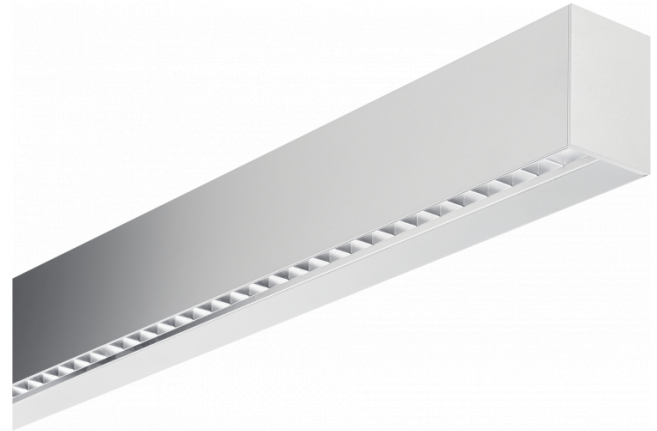

Hideline 65x90 Direct - VDT - LO 400mA - RAL  
05.70220154-9999

**Fixture details**

Mounting	Ceiling
Light emission	Direct
Fitting cover	VDT louvre
Protection rate	IP 20
Housing	Aluminium
Finish	RAL colour at your choice
Certificates	CE, ISO 9001

**Electric details**

Protection class	I
Supply	230V
Control gear box	Current driver

**Lamp details**

Lamptype	LED 4000K
Wattage	4,5W
Gross luminous flux	4100
Luminaire power	24,8W
Number	5
Lifetime LED module	L80/B10 > 72000h
Color tolerance	MacAdam 3
CRI	>80

**Photometric details**

UGR	<19
CIE Fluxcode	90 99 100 100 68

**Dimensions**

A	1410 mm
---	---------

**Remarks**

Ceiling luminaire - Direct - LO 400mA - VDT louvre - RAL

**ENERGY**

Verkrijgbaar op aanvraag.