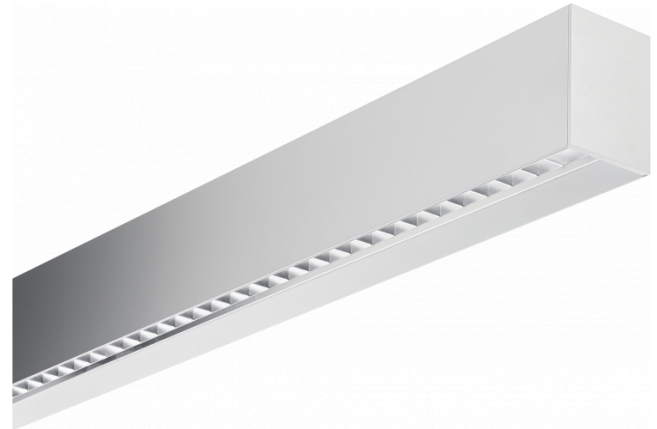

Hideline 65x90 Direct - VDT - LO 400mA - RAL
05.70220174-9999

Fixture details

Mounting	Ceiling
Light emission	Direct
Fitting cover	VDT louvre
Protection rate	IP 20
Housing	Aluminium
Finish	RAL colour at your choice
Certificates	CE, ISO 9001

Electric details

Protection class	I
Supply	230V
Control gear box	Current driver

Lamp details

Lamptype	LED 4000K
Wattage	4,5W
Gross luminous flux	5740
Luminaire power	34,7W
Number	7
Lifetime LED module	L80/B10 > 72000h
Color tolerance	MacAdam 3
CRI	>80

Photometric details

UGR	<19
CIE Fluxcode	90 99 100 100 68

Dimensions

A	1970 mm
---	---------

Remarks

Ceiling luminaire - Direct - LO 400mA - VDT louvre - RAL

ENERGY

Verrijgbaar op aanvraag.