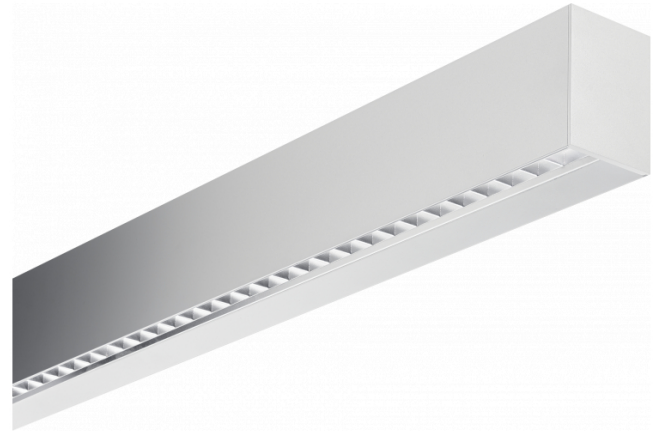

Hideline 65x90 Direct - VDT - LO 400mA - RAL
05.70220194-9999

Fixture details

Mounting	Ceiling
Light emission	Direct
Fitting cover	VDT louvre
Protection rate	IP 20
Housing	Aluminium
Finish	RAL colour at your choice
Certificates	CE, ISO 9001

Electric details

Protection class	I
Supply	230V
Control gear box	Current driver

Lamp details

Lamptype	LED 4000K
Wattage	4,5W
Gross luminous flux	7380
Luminaire power	44,6W
Number	9
Lifetime LED module	L80/B10 > 72000h
Color tolerance	MacAdam 3
CRI	>80

Photometric details

UGR	<19
CIE Fluxcode	90 99 100 100 68

Dimensions

A	2530 mm
---	---------

Remarks

Ceiling luminaire - Direct - LO 400mA - VDT louvre - RAL

ENERGY

Verkrijgbaar op aanvraag.