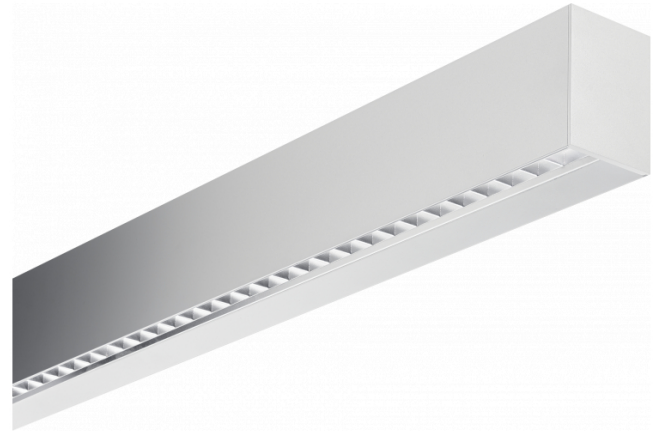

Hideline 65x90 Direct - VDT - LO 400mA - RAL
05.70220104-9999

Fixture details

Mounting	Ceiling
Light emission	Direct
Fitting cover	VDT louvre
Protection rate	IP 20
Housing	Aluminium
Finish	RAL colour at your choice
Certificates	CE, ISO 9001

Electric details

Protection class	I
Supply	230V
Control gear box	Current driver

Lamp details

Lamptype	LED 4000K
Wattage	4,5W
Gross luminous flux	8200
Luminaire power	49,5W
Number	10
Lifetime LED module	L80/B10 > 72000h
Color tolerance	MacAdam 3
CRI	>80

Photometric details

UGR	<19
CIE Fluxcode	90 99 100 100 68

Dimensions

A	2810 mm
---	---------

Remarks

Ceiling luminaire - Direct - LO 400mA - VDT louvre - RAL

ENERGY

Verrijgbaar op aanvraag.