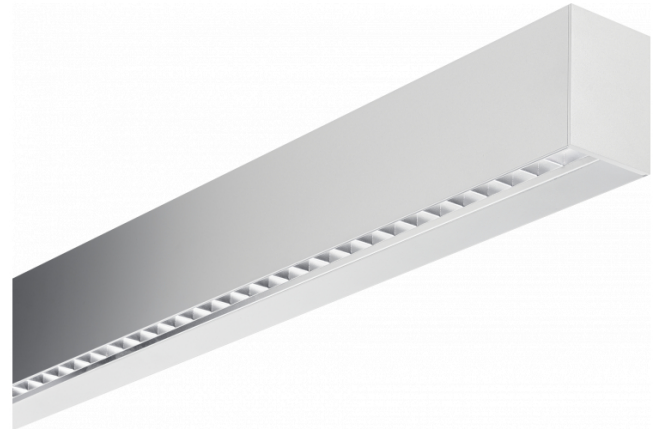

Hideline 65x90 Direct - VDT - LO 400mA - RAL
05.70224184-9999

Fixture details

Mounting	Ceiling
Light emission	Direct
Fitting cover	VDT louvre
Protection rate	IP 20
Housing	Aluminium
Finish	RAL colour at your choice
Certificates	CE, ISO 9001

Electric details

Protection class	I
Supply	230V
Control gear box	Current driver DALI/TD

Lamp details

Lamptype	LED 4000K
Wattage	4,5W
Gross luminous flux	6560
Luminaire power	39,6W
Number	8
Lifetime LED module	L80/B10 > 72000h
Color tolerance	MacAdam 3
CRI	>80

Photometric details

UGR	<19
CIE Fluxcode	90 99 100 100 68

Dimensions

A	2250 mm
---	---------

Remarks

Ceiling luminaire - Direct - LO 400mA - VDT louvre - RAL

ENERGY

Verkrijgbaar op aanvraag.